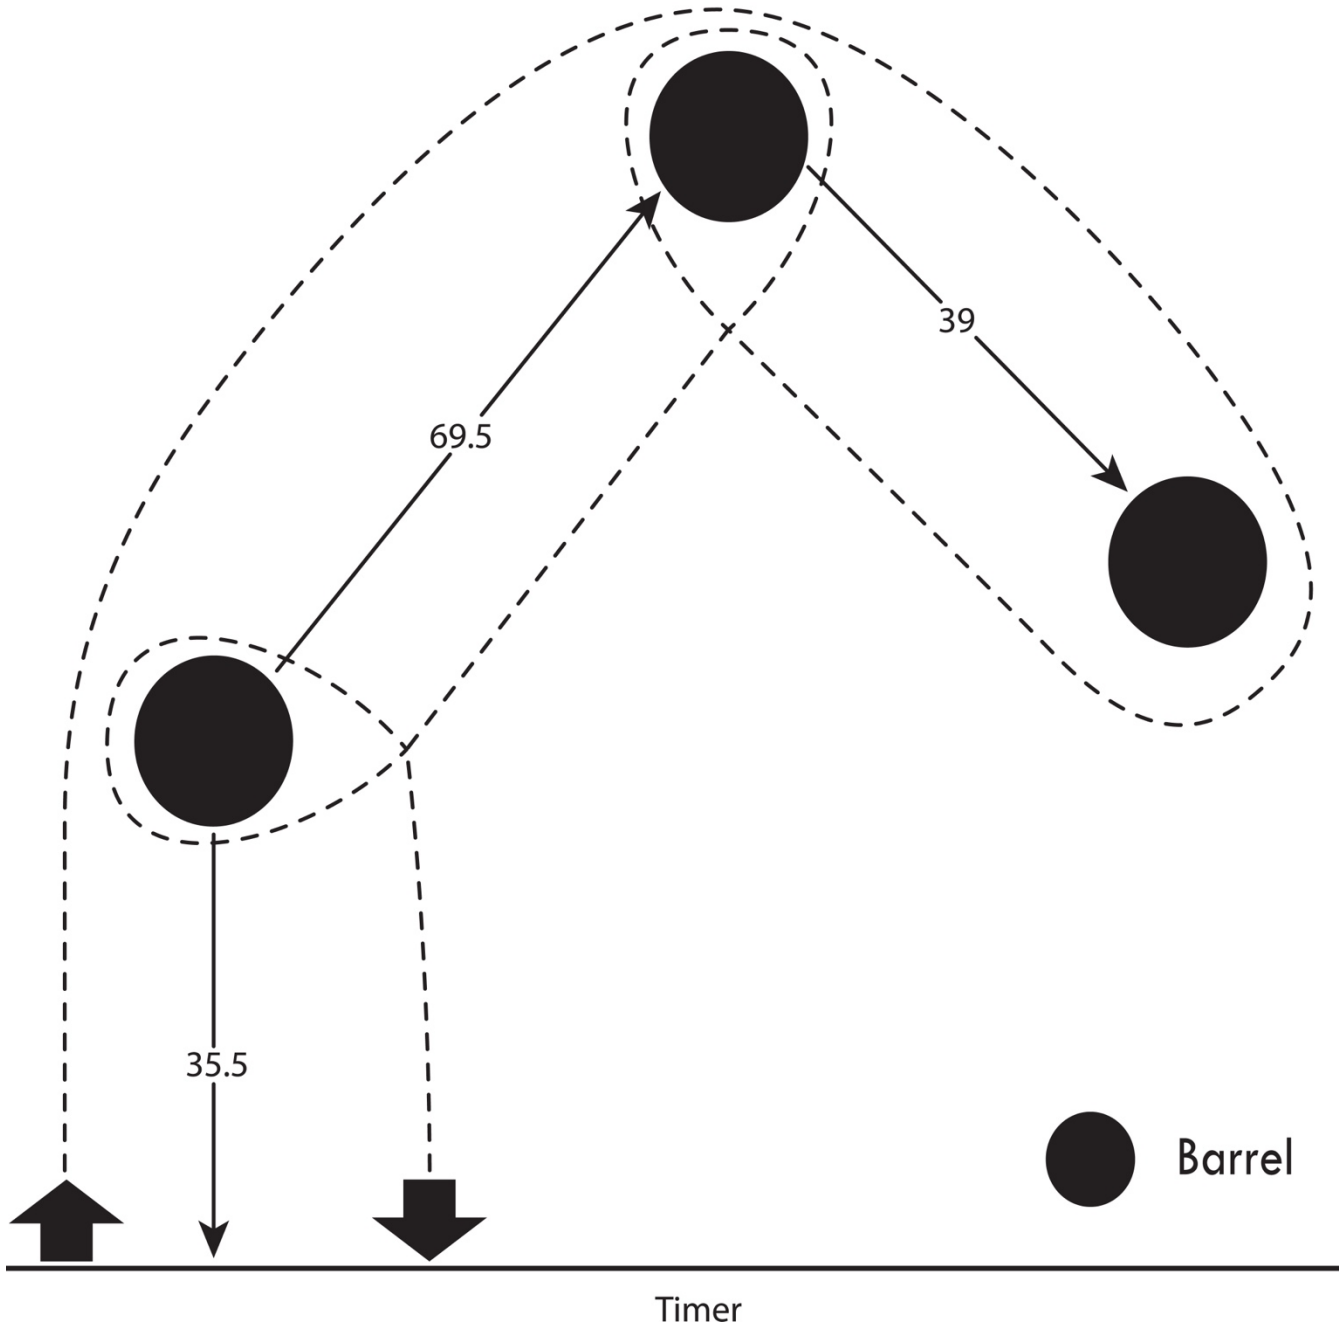

Canton Trail Riders

Two Wraps & A Hooley

Ride Pattern

- Rider may enter on either side for the race.
- Any barrel knocked down equals a 5 second penalty.
- Failure to complete pattern or broke pattern will result in disqualification.