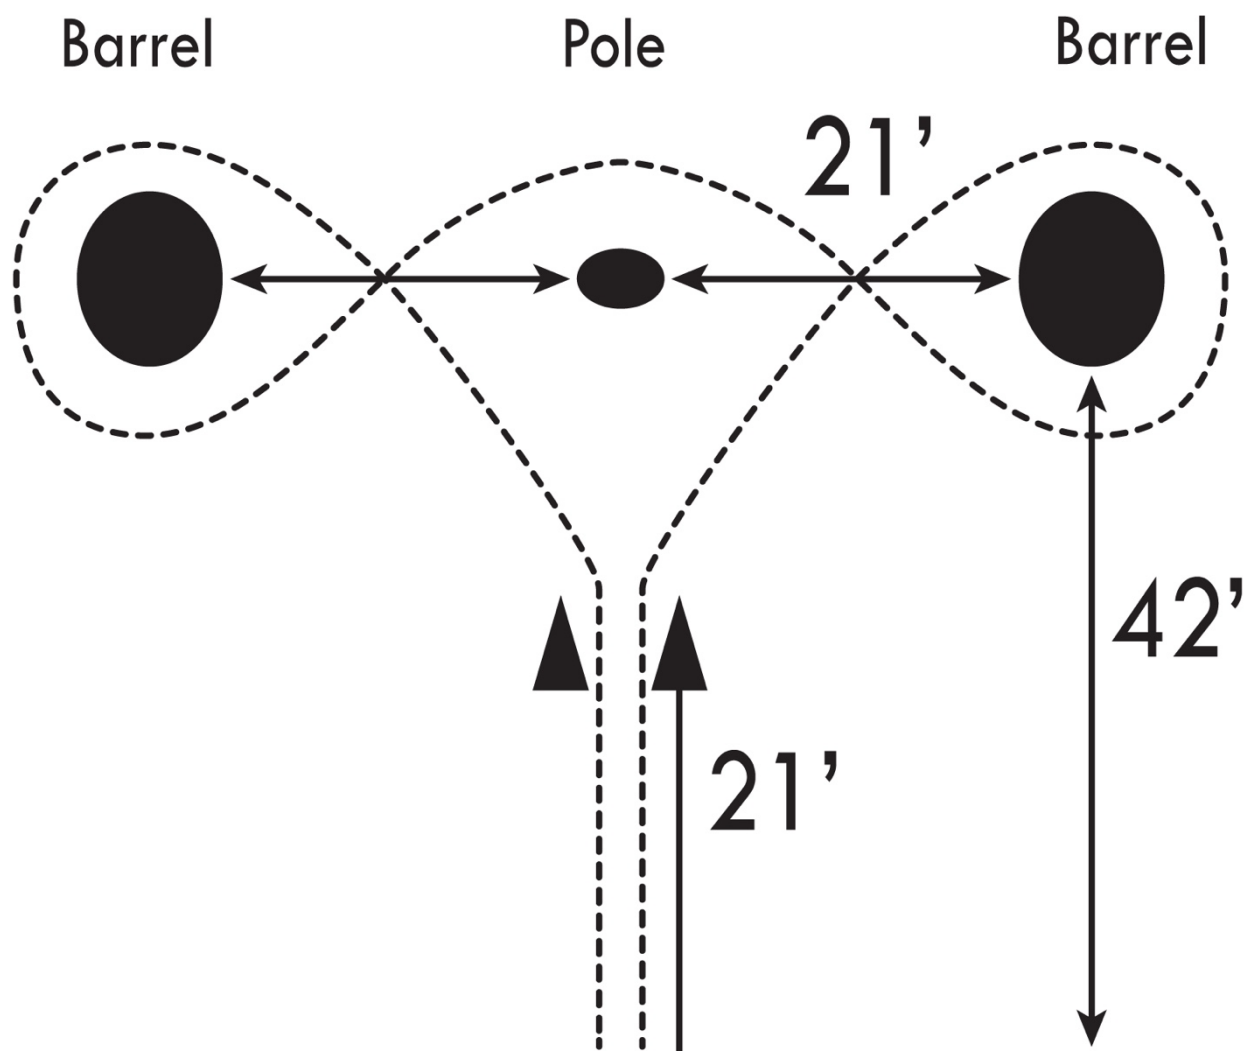

Canton Trail Riders

Mad Mouse Ride Pattern

- Each pole, cone, or barrel knocked down equals a 5 second penalty.
- Failure to complete pattern or broke pattern will result in disqualification.