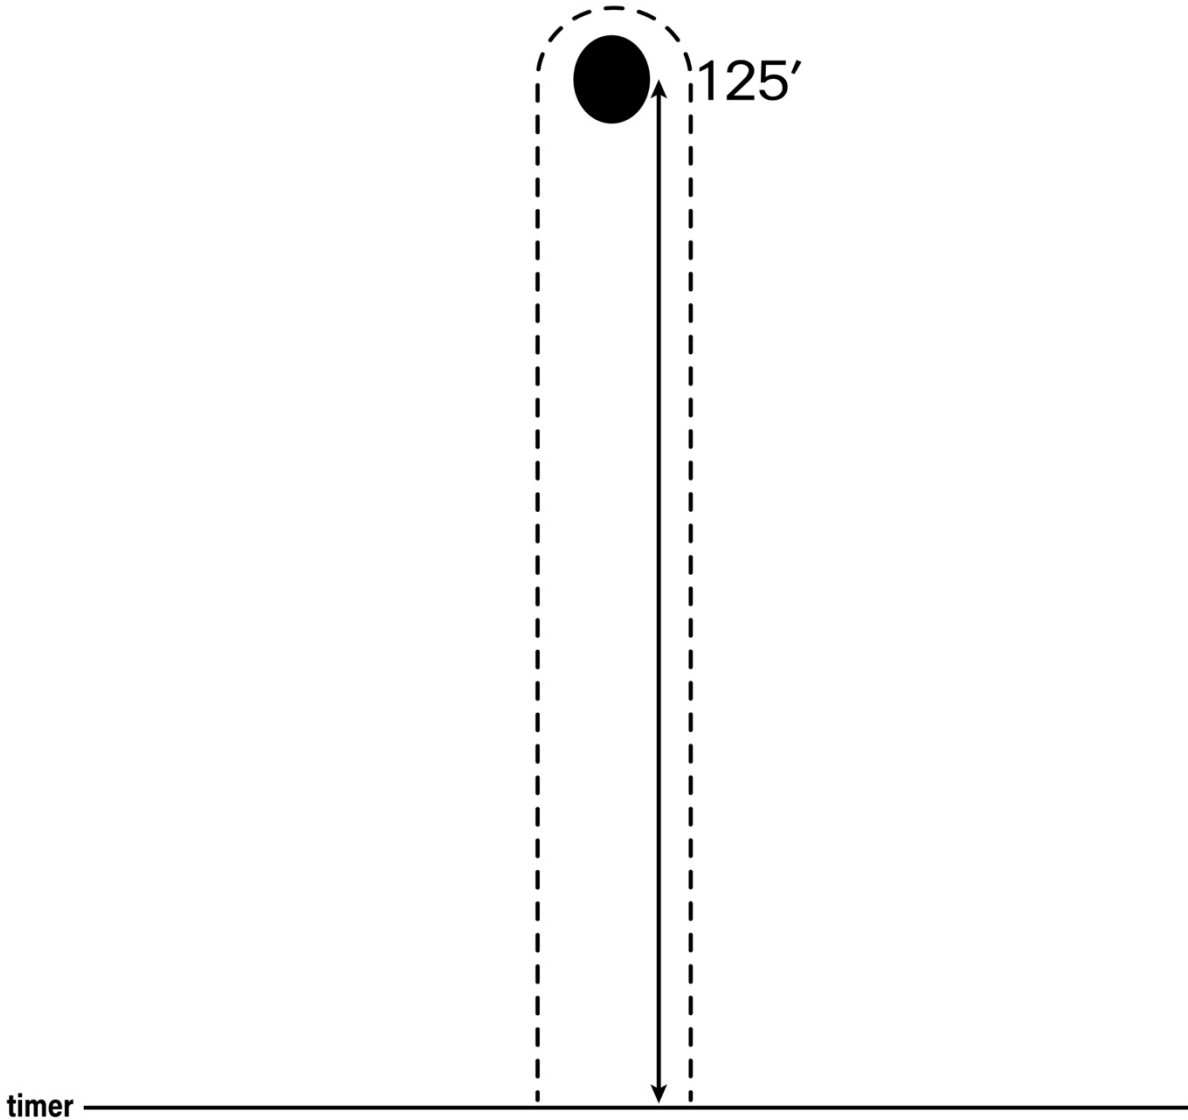

Canton Trail Riders

Speed Ride Pattern

Race may either be a right or left pattern. Rider passes beyond the barrel and returns back across the timer line.

- Broken pattern disqualifies rider.
- Knocking over the barrel will result in a 5 second penalty per barrel.