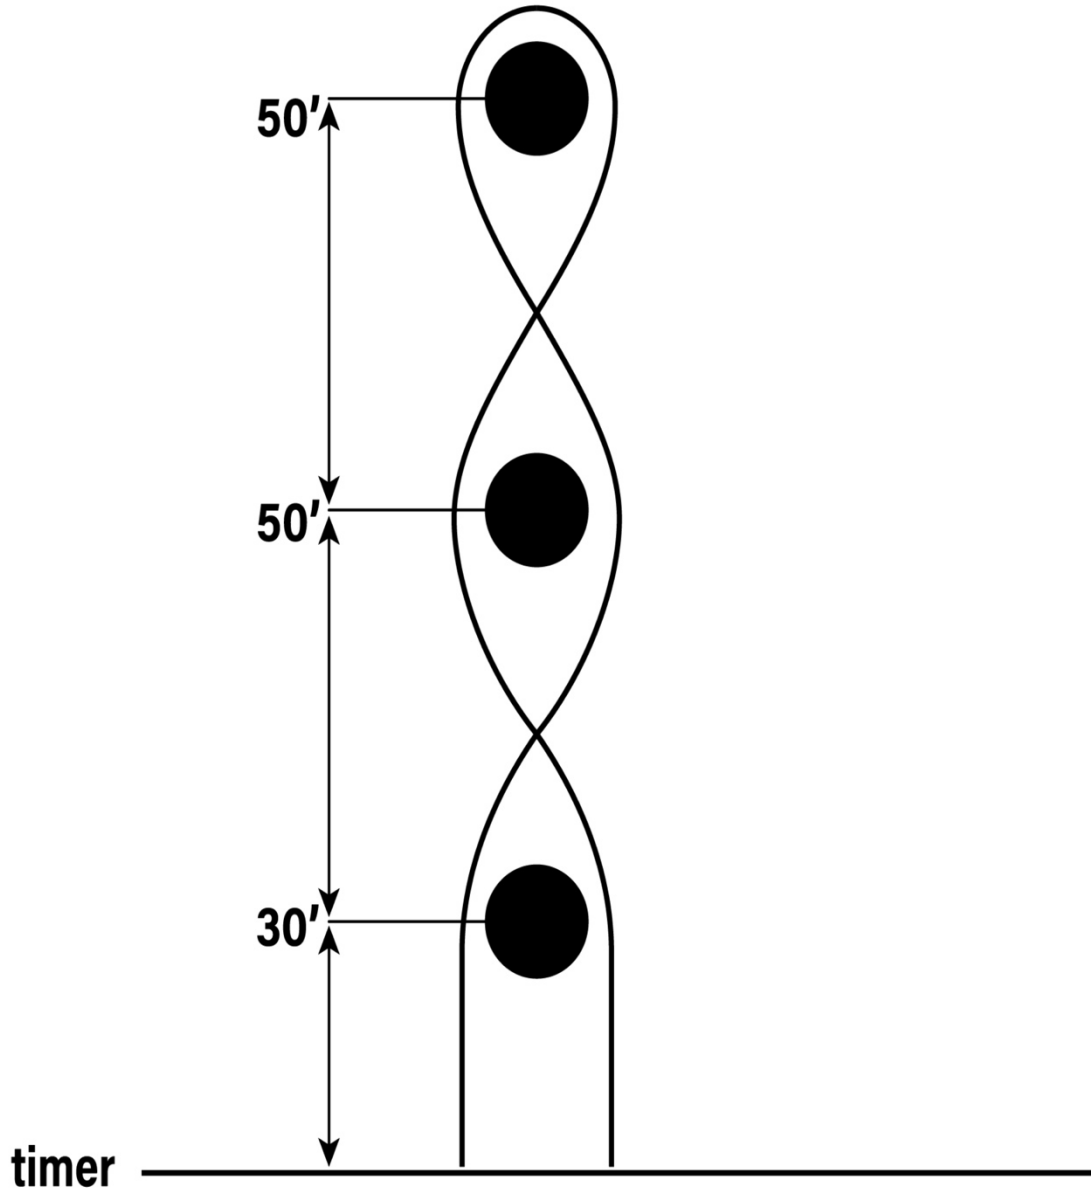

Canton Trail Riders Straight Away Ride Pattern

Rider goes to rail side of barrel, weaves to the opposite side of the second barrel, weaves to the opposite side to round the second barrel to follow the weave pattern back to the first barrel and across the timer line.

- Race may either be a right or left pattern.
- Knocking over any barrel will result in a 5 second penalty per barrel.