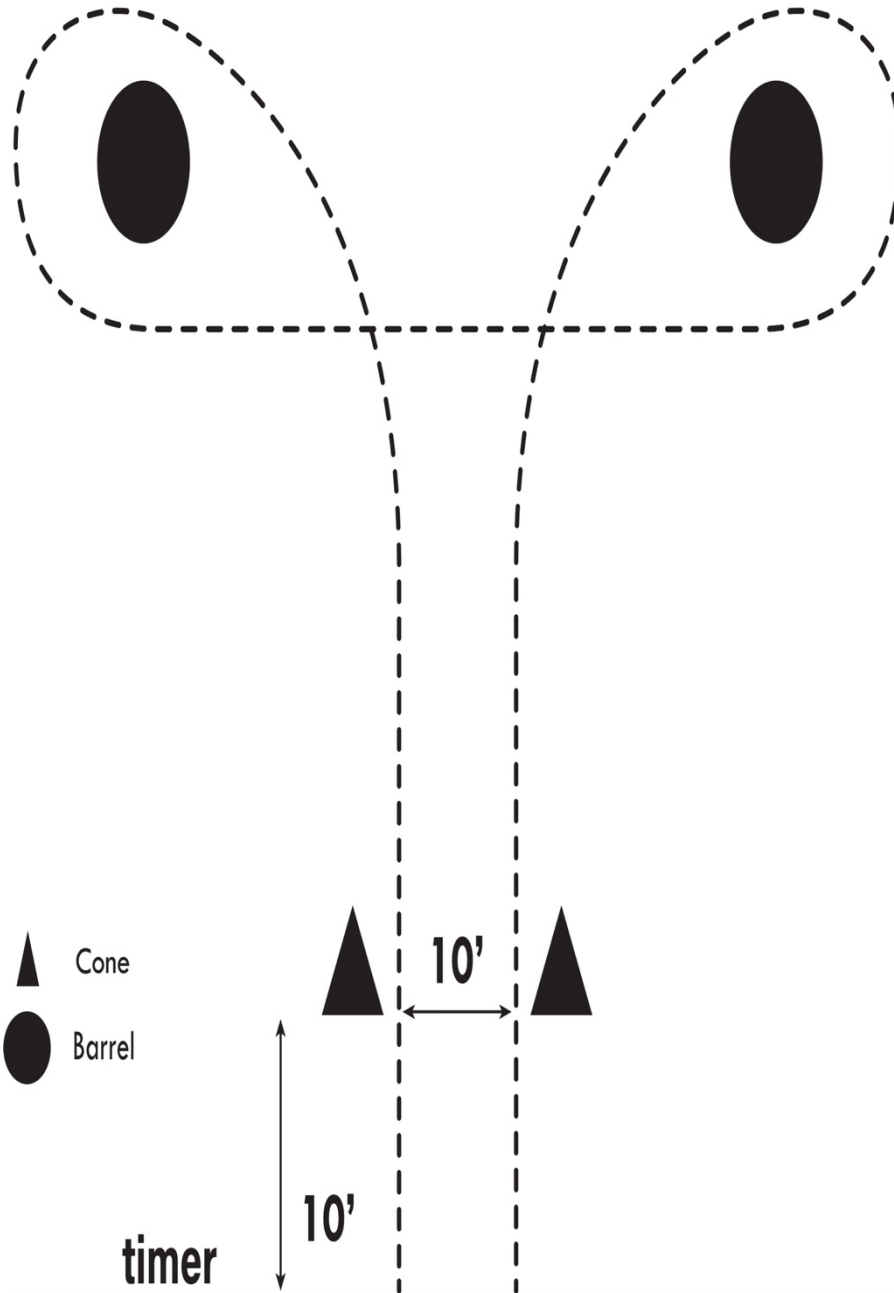

Canton Trail Riders

Hitch & Go

Ride Pattern

- Each pole or barrel knocked down equals a 5 second penalty.
- Failure to complete pattern or broke pattern will result in disqualification.