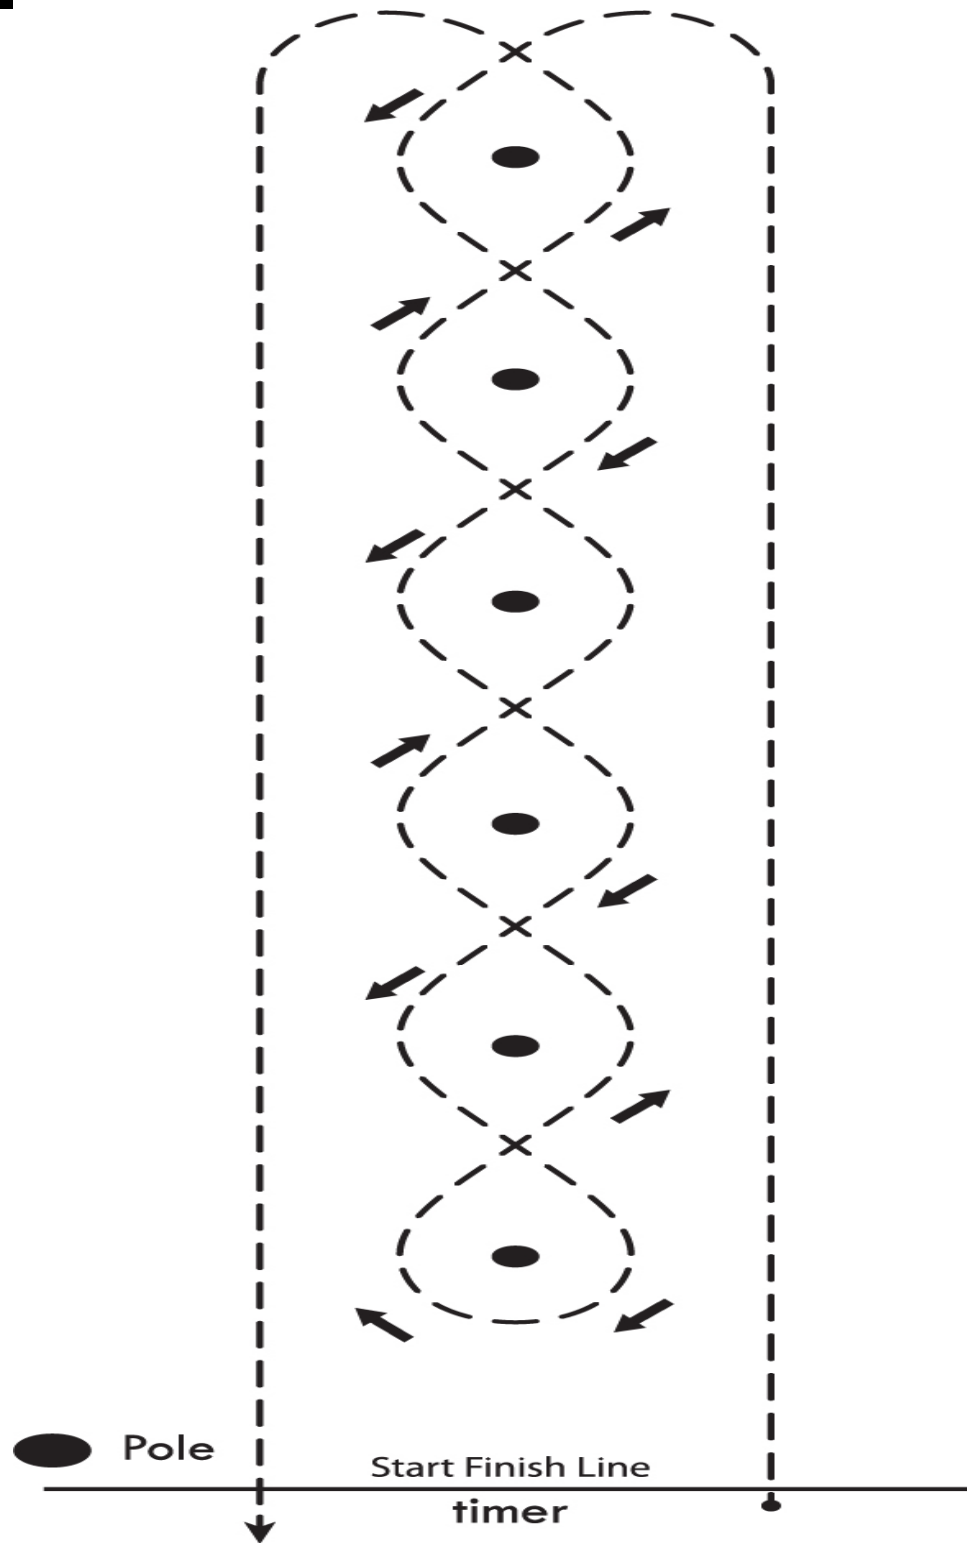

Canton Trail Riders

Poles Ride Pattern

- Rider may enter on either side of the poles.
- Each pole knocked down equals a 5 second penalty.
- Failure to complete pattern or broke pattern will result in disqualification.