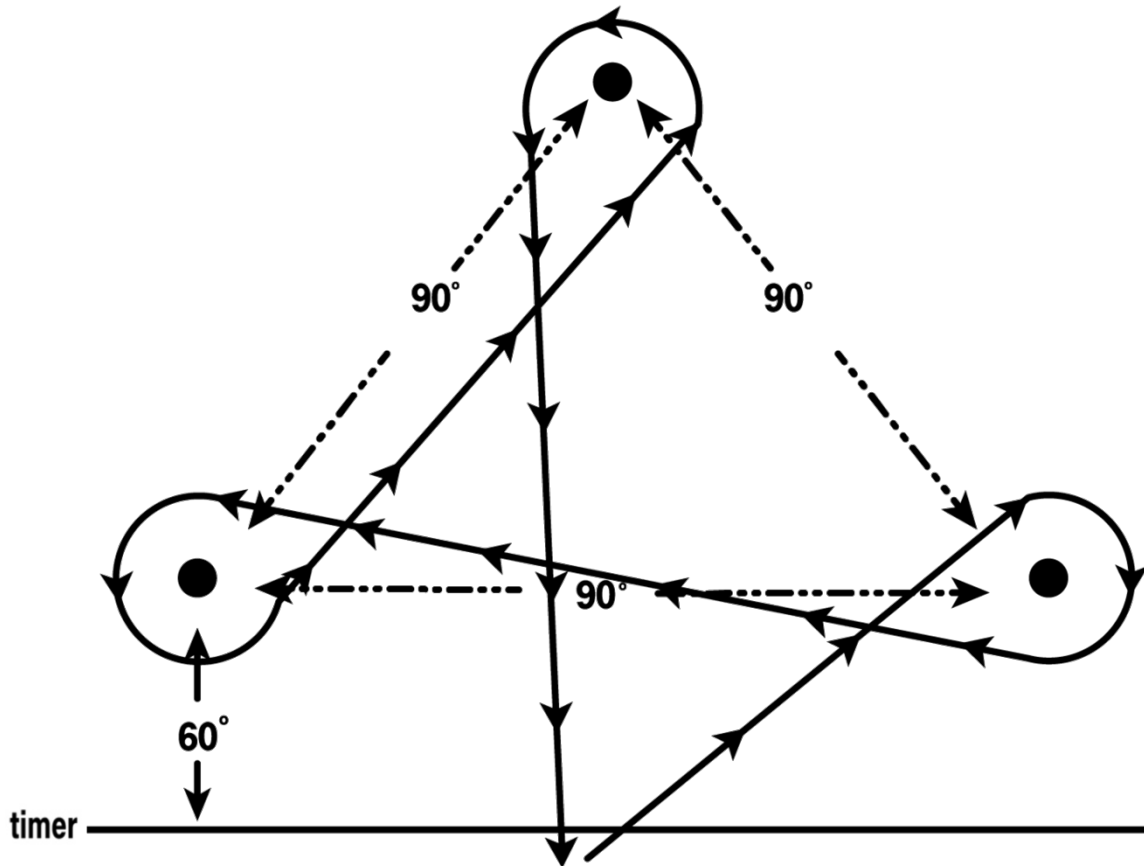

Canton Trail Riders

Cloverleaf Barrels

Ride Pattern

Rider goes to rail side of barrel, rounds to the opposite side of second barrel, rounds the second barrel and goes to the third barrel, rounding the final barrel and then returns to cross the timer line.

- Race may either be a right or left pattern.
- Knocking over any barrel will result in a 5 second penalty per barrel.