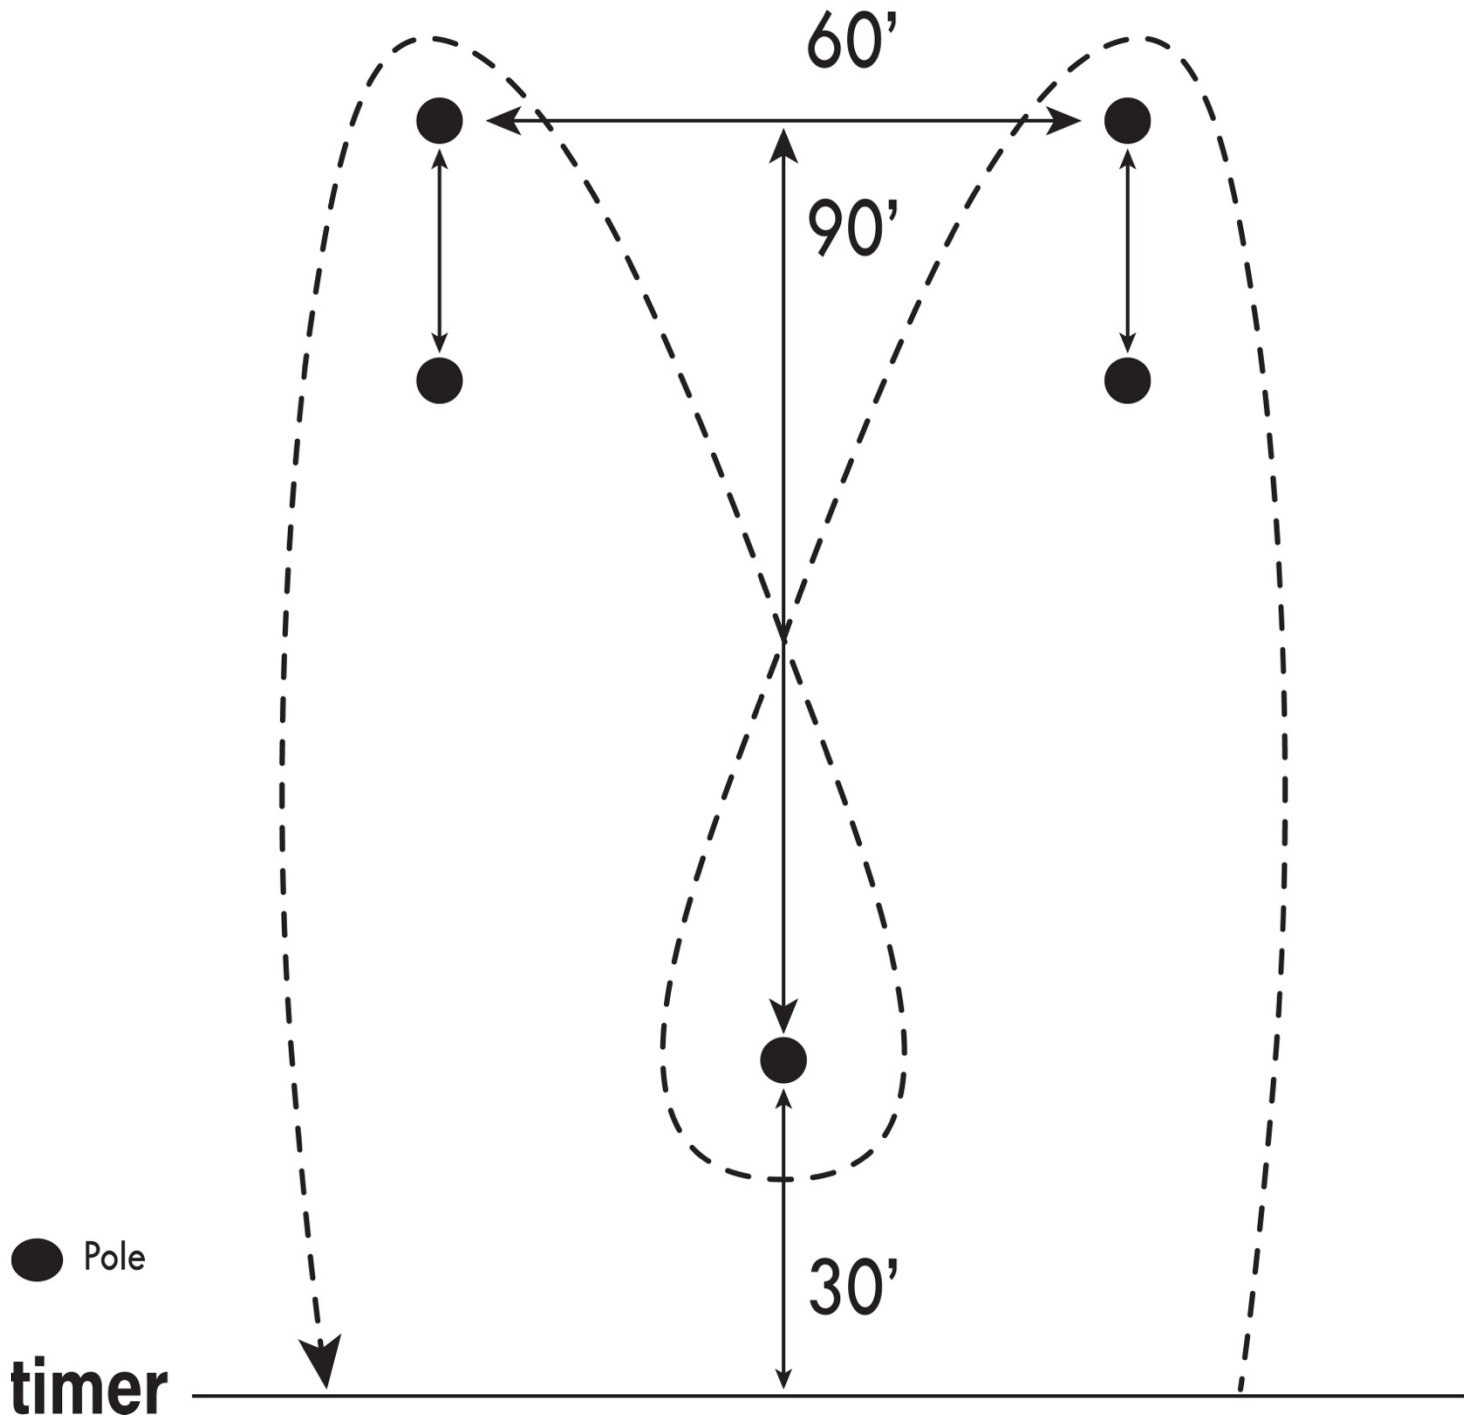

Canton Trail Riders

Reverse Spur Ride Pattern

- Rider may enter on either side for the race.
- Each pole or cone knocked down equals a 5 second penalty.
- Failure to complete pattern or broke pattern will result in disqualification.