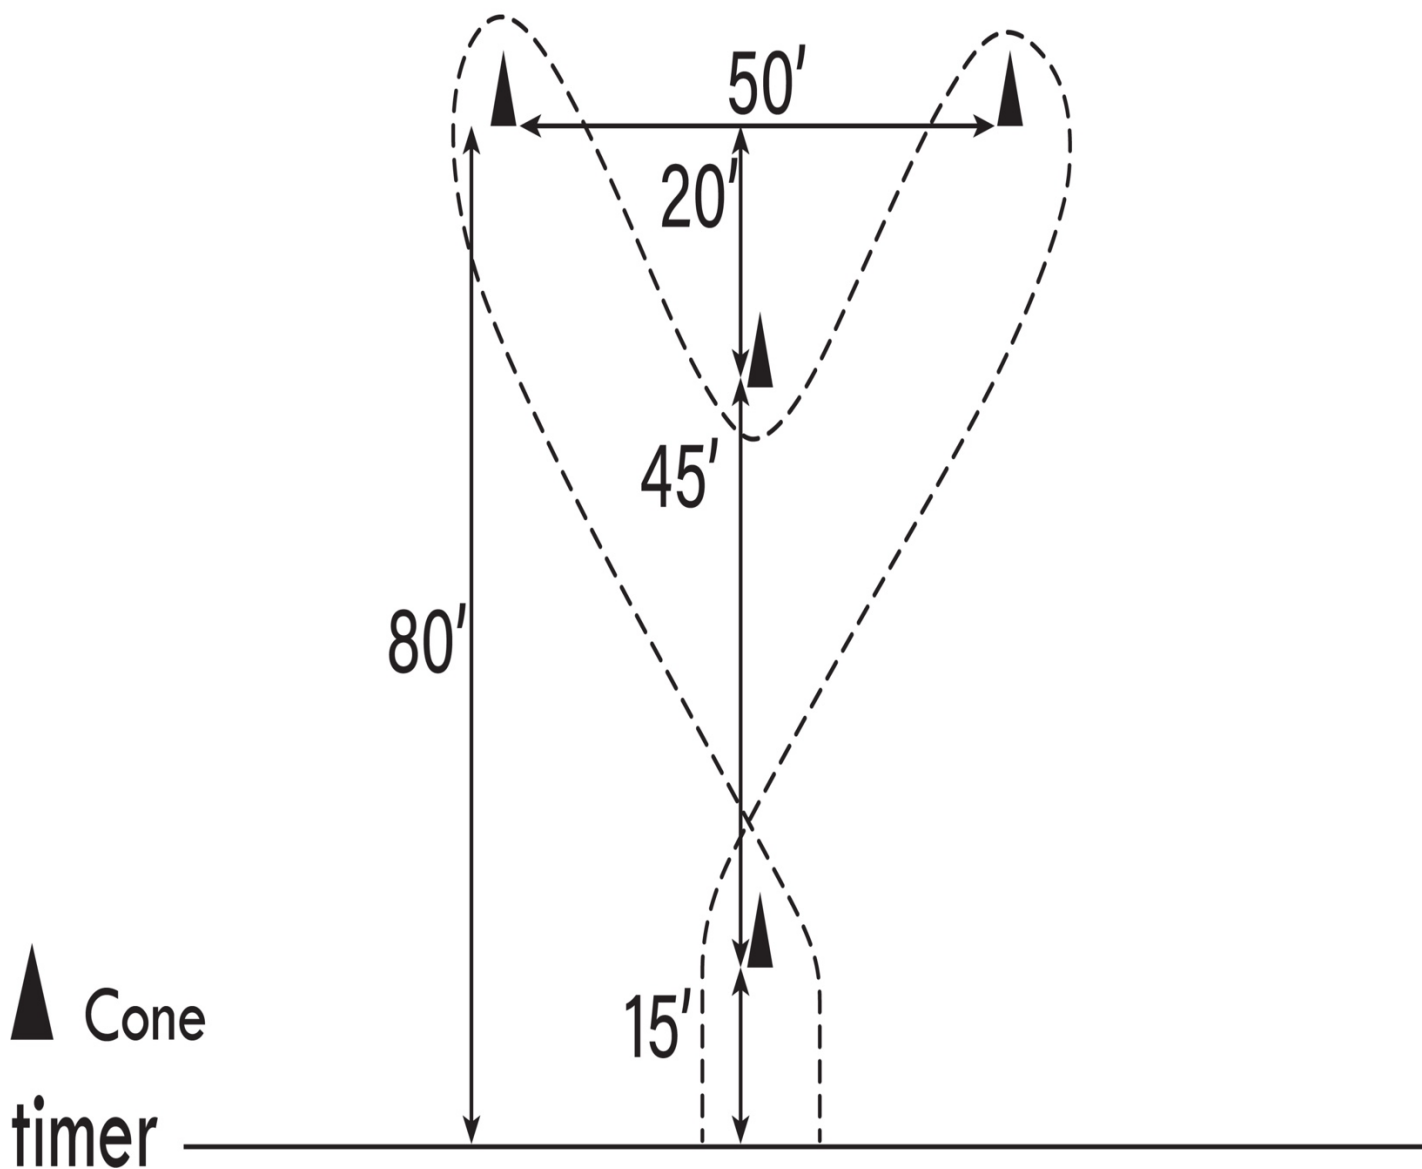

Canton Trail Riders

Cupid

Ride Pattern

- Race may either be a right or left pattern.
- Knocking over any cone will result in a 5 second penalty per cone.
- Run will be disqualified if the pattern is broken.
- Run will be disqualified if the rider fails to complete the race.