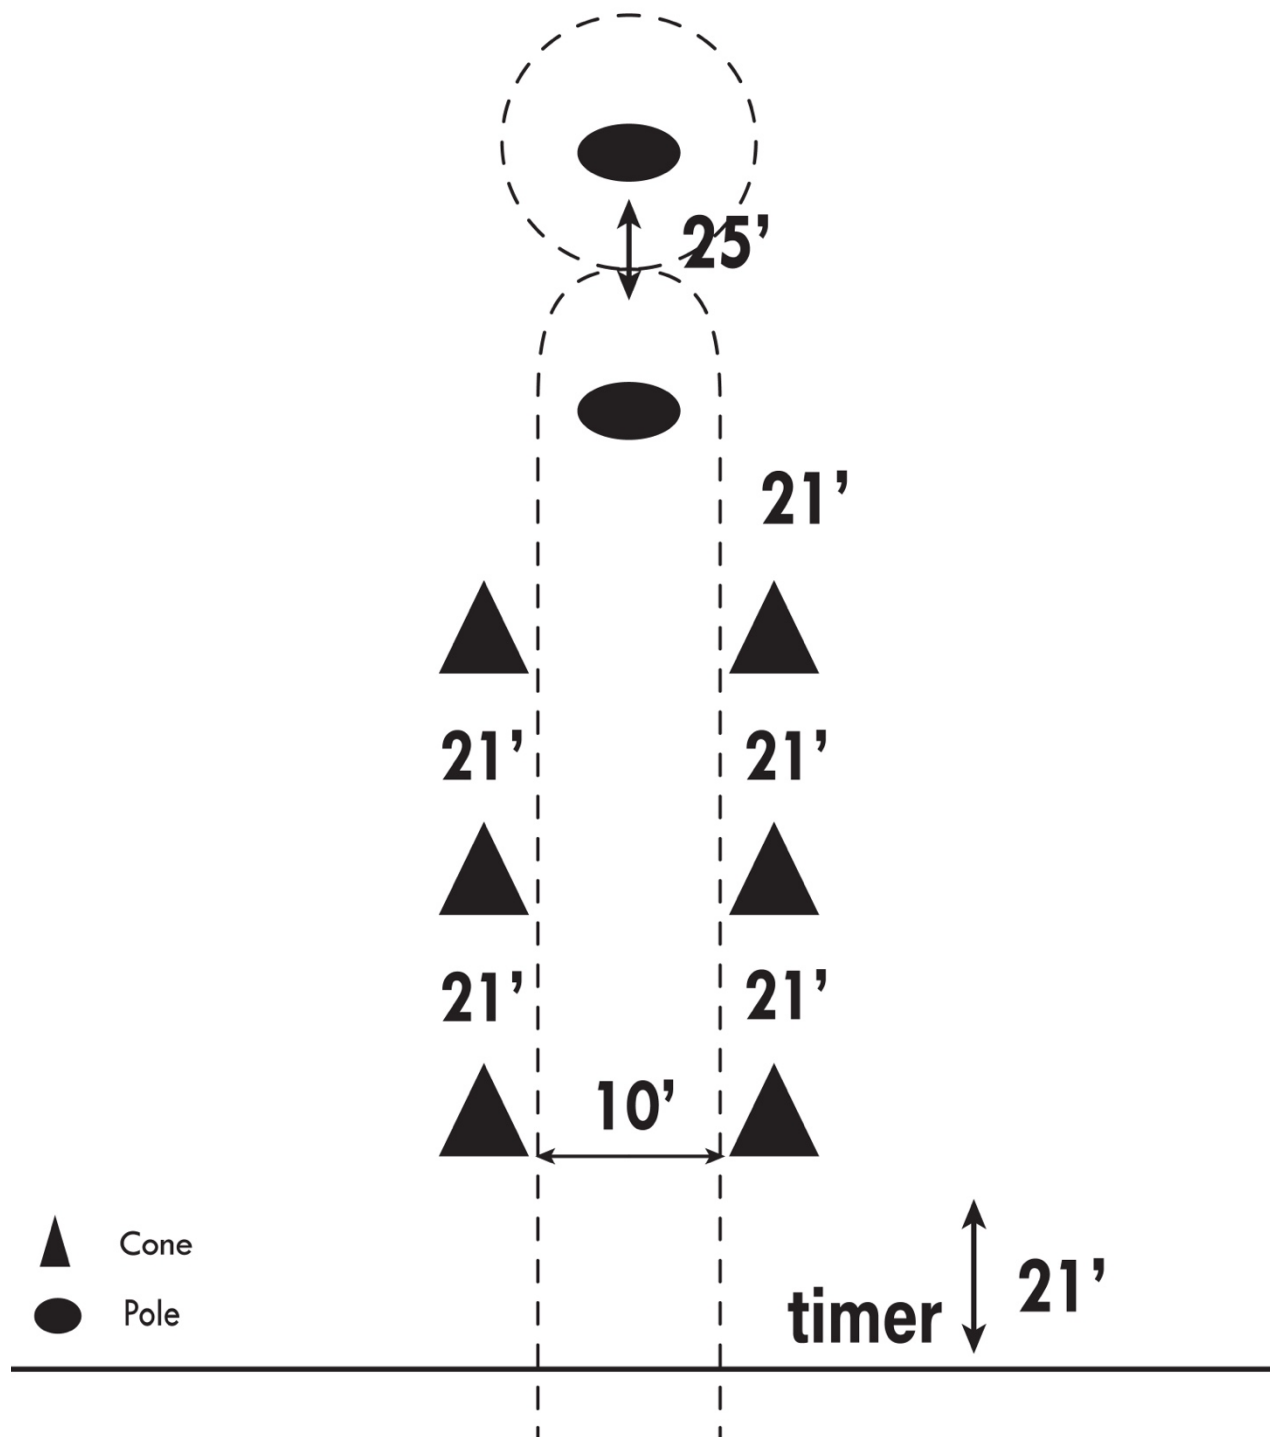

Canton Trail Riders

Tunnel Vision Ride Pattern

- Rider may enter on either side for the race.
- Pole or cone knocked down equals a 5 second penalty.
- Failure to complete pattern or broke pattern will result in disqualification.