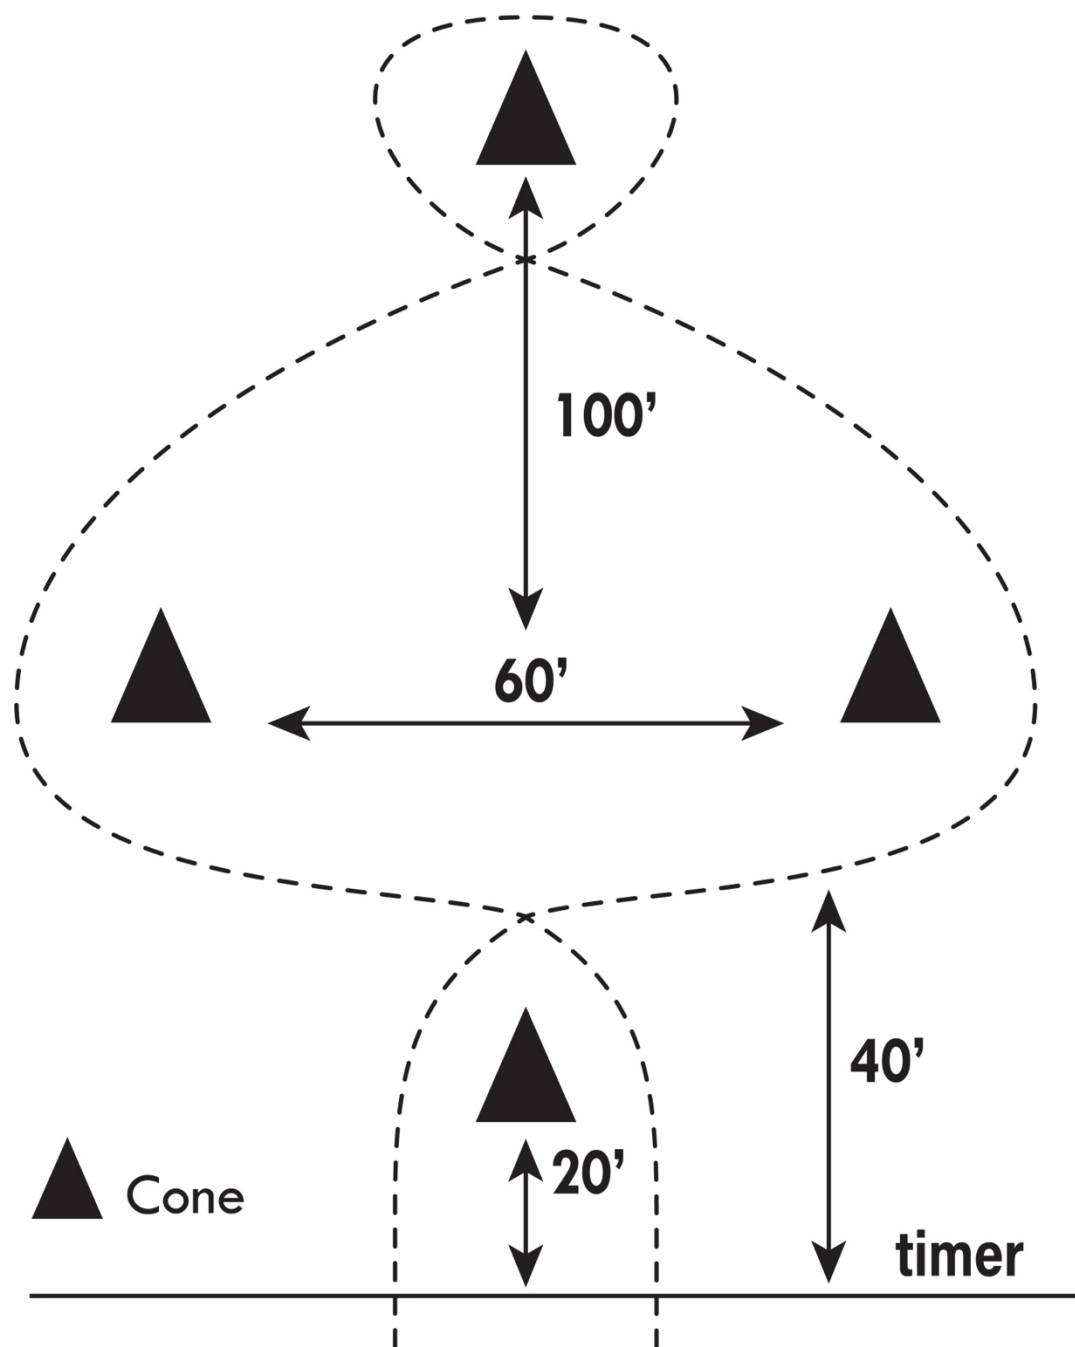

## Spade Ride Pattern

- Rider may enter on either side for the race.
- Each cone knocked down equals a 5 second penalty.
- Failure to complete pattern or broke pattern will result in disqualification.