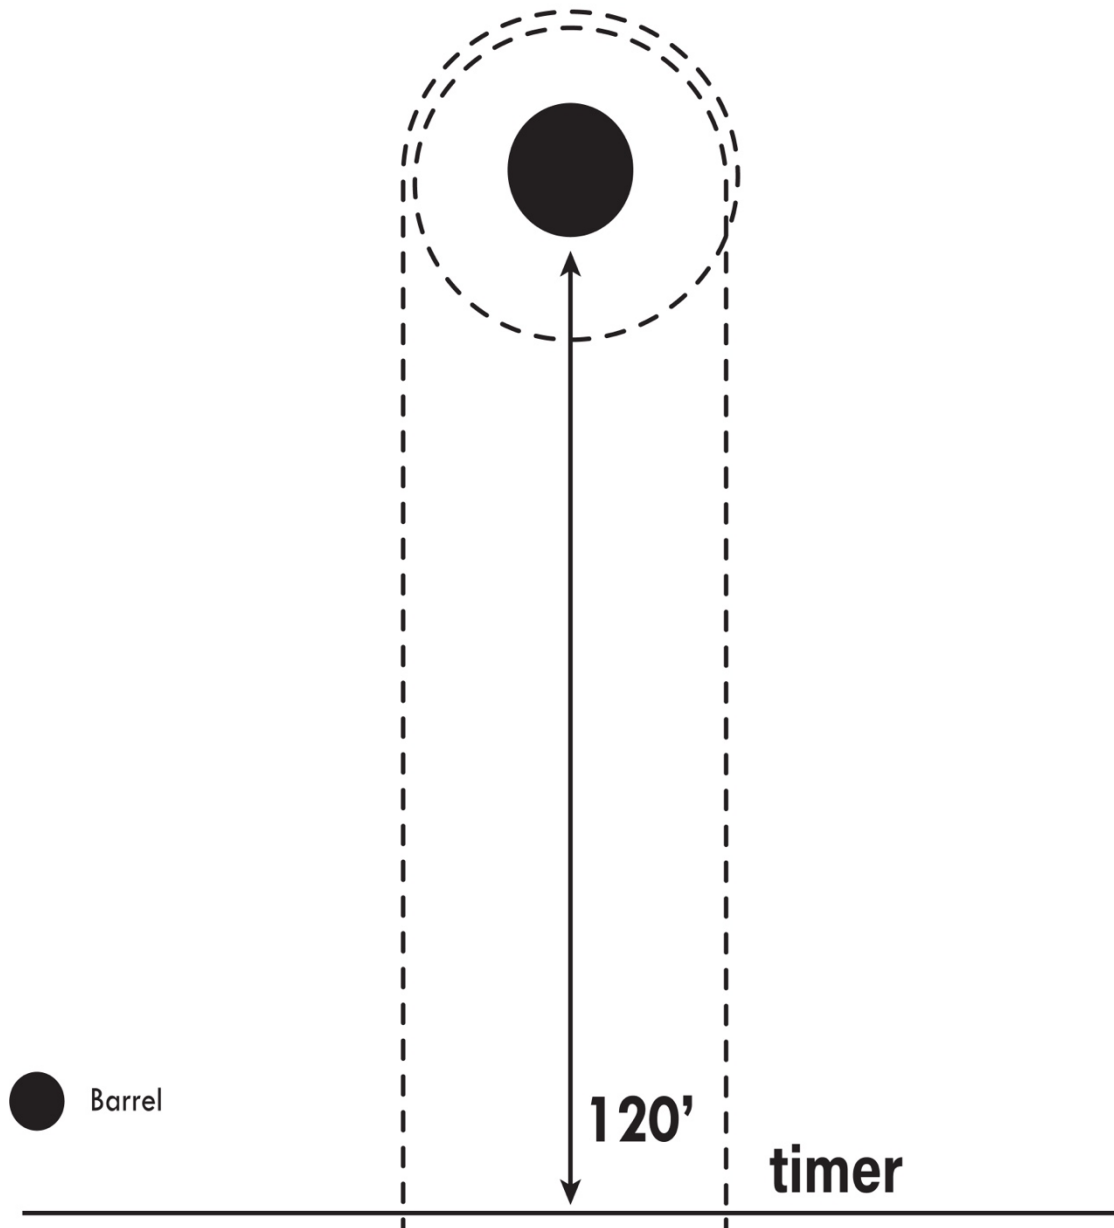

Canton Trail Riders

Spin Around Speed Ride Pattern

- Rider may enter on either side for the race.
- Barrel knocked down equals a 5 second penalty.
- Failure to complete pattern or broke pattern will result in disqualification.