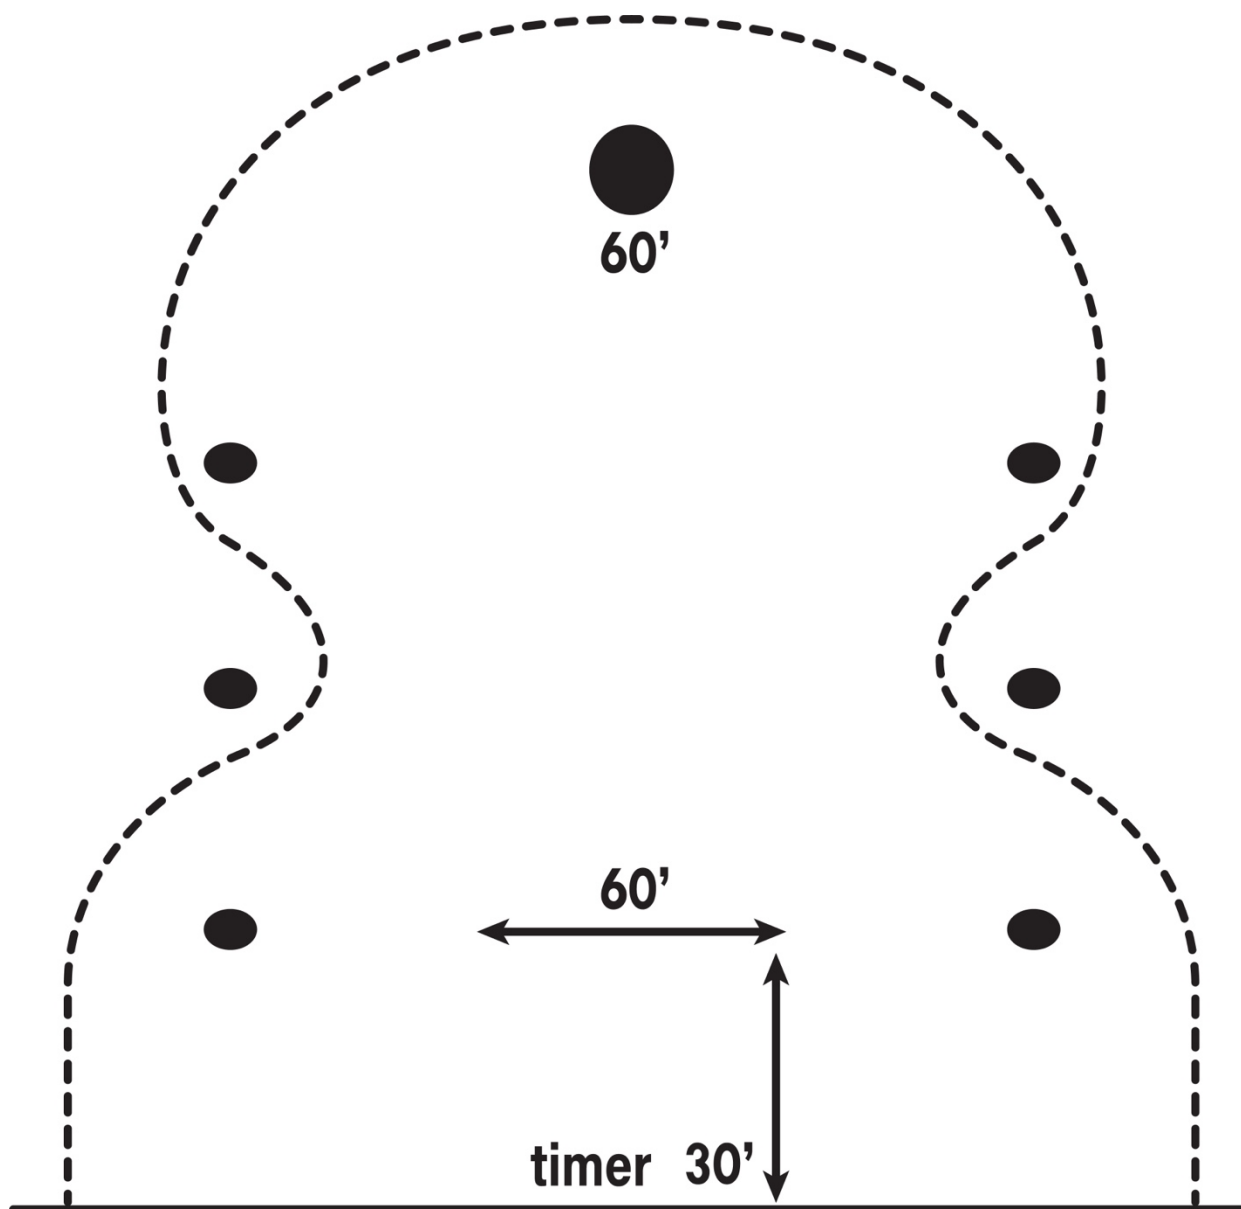

Canton Trail Riders

Larait

Ride Pattern

- Rider may enter from either right or left side.
- Each pole or barrel knocked down equals a 5 second penalty.
- Failure to complete pattern or broke pattern will result in disqualification.