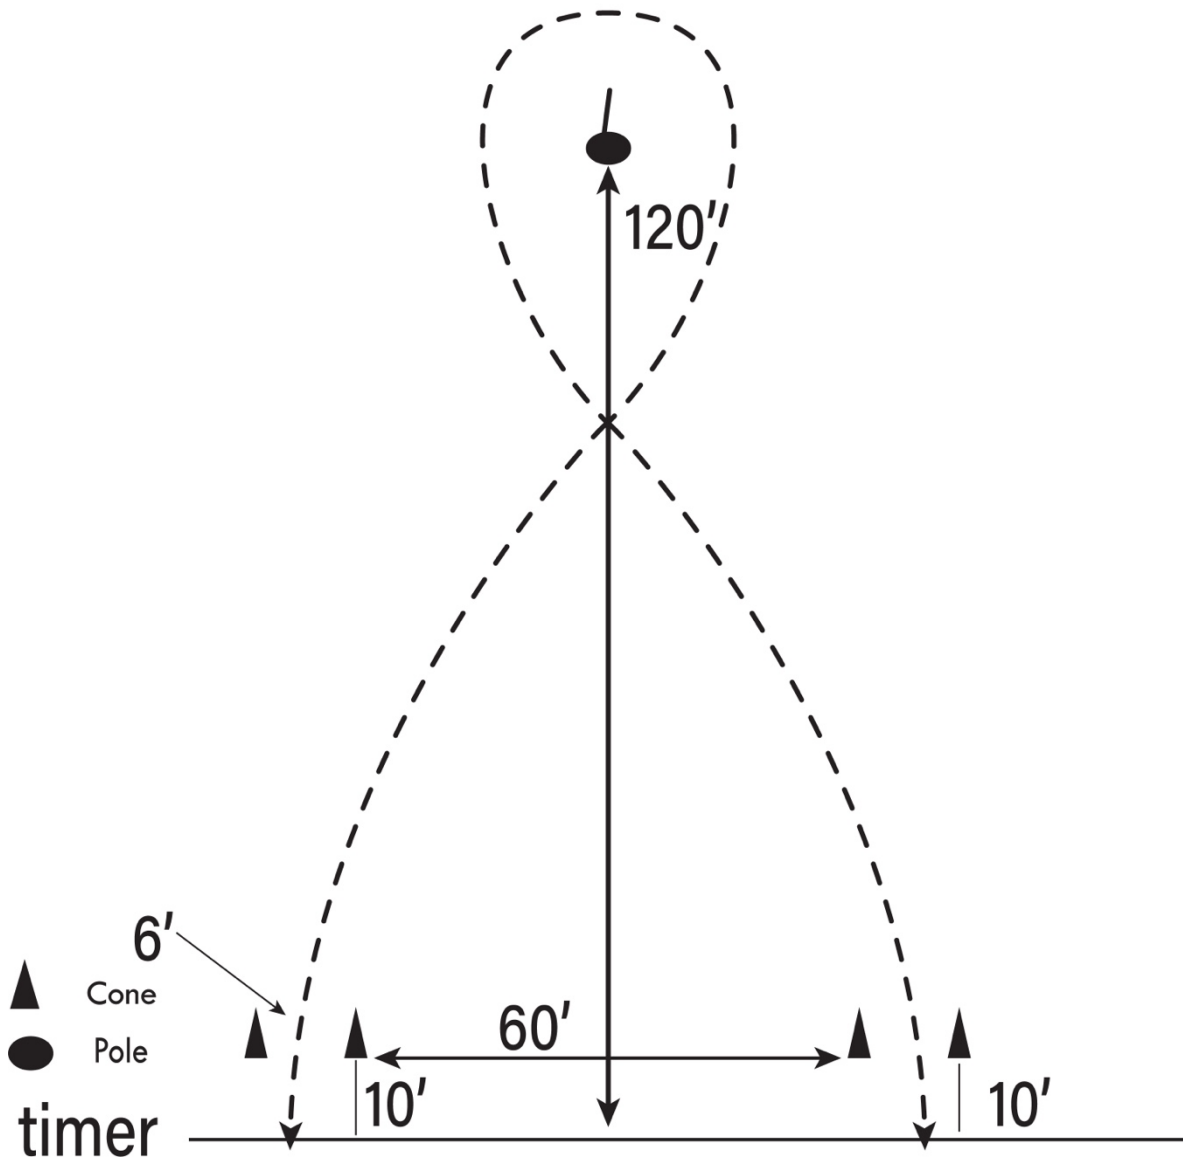

Canton Trail Riders Spur Ride Pattern

- Rider may enter on either side for the race.
- Barrel or cone knocked down equals a 5 second penalty.
- Failure to complete pattern or broke pattern will result in disqualification.